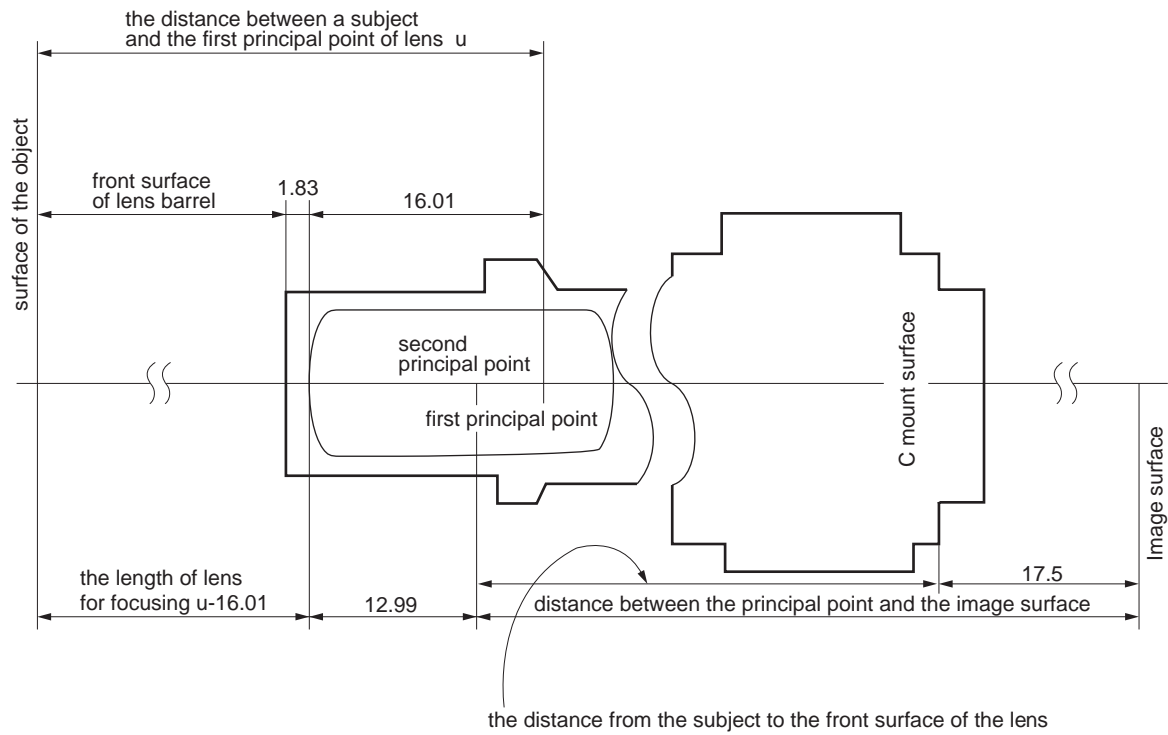

Category : C Mount Macro Lens

Model Name : 50MM MACRO LENS

Item : Lens Principal Point

(unit : mm)